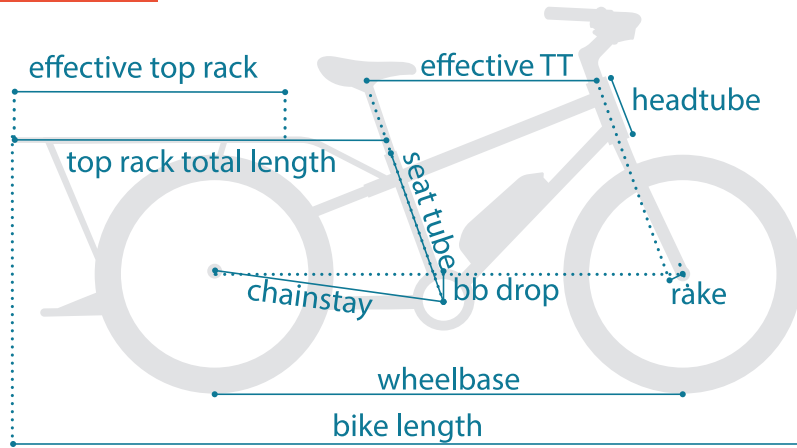

munDO EP8

Indicative Specs Only

MUNDO V6 EP8	ONE SIZE
Effective Top Tube	615mm
Seat Tube	420mm
Head Angle	71°
Seat Tube Angle	71°
Chainstay	753mm
Bottom Bracket Drop	45mm
Head Tube	175mm
Fork Rake	56mm
Wheelbase	1410mm
Bike Length	2120mm
Top Rack Total Length	970mm
Effective Top Rack	755mm
Color Options	Gold, Tan
Minimum Rider Height	5'0"
Maximum Rider Height	6'6"

Alternative Part Spec¹, Requires Deck², Requires Cable³, With Optional Seatpost¹

FRAME KIT	
Frame	Mundo V6 Electric Cr-Mo Thru Axle w/Disc Tab
Fork	Mundo V6 Cr-Mo 1.5" Threadless Thru Axle w/Post Mount Disc Tab
Sideloader	Mundo V6 Cr-Mo
COCKPIT	
Headset	VP 1.5" Conventional Threadless
Stem	Yuba 1.5" Adjustable Stem 100mm
Handlebars	Yuba 31.8mm City Handlebars
Grips	Yuba Ergo Grip w/Alloy Clamp
Saddle	Yuba Comfort Saddle
Seatpost	30.9mm Aluminum 500mm
BRAKE KIT	
Levers	Magura MT32 Hydraulic or RideRever Attack-XU Hydraulic ¹
Brake	Magura MT32 Hydraulic or RideRever Attack-XU Hydraulic ¹
Rotor	Magura Storm HC 180mm or Jagwire RS02AMR 180mm ¹
TRANSMISSION	
Motor System	Shimano Steps EP800 250W, 36V 504Wh Battery, SC-E6100 Display
Front Derailleur	N/A
Rear Derailleur	Shimano Deore RD-M6000
Shift Lever	Shimano Deore SL-M6000 10-Speed Trigger Shifter
Cassette	Shimano 11-36T 10-Speed
Chain	KMC X10e 10-Speed
Crankset	Shimano 170mm 44T
Pedals	Alloy Flat
WHEELS	
Rims	WTB SX23 (36H Front 36H Rear)
Hubs	Thru Axle Sealed Ball Bearing
Tires	Schwalbe Big Ben Plus 26" x 2.15"
WEIGHT SPECS	
Bike Weight	67.9 lbs (30.8 kg)
Max G.V.W.R.	550 lbs (250 kg)
ADDITIONAL ITEMS	
Included	Bell, Deflopilator, Fenders, Herrmans Lights, Stand Together
Add Ons	Monkey Bars ² , Baguette, Bamboo Boards, Bamboo Deck, Bread Basket, Go-Getter, Hold On, Leg Up, Pin Lock ³ , Pop Top, Ring ² , Soft Spot, Mini Soft Spot, Towing Tray, Yapp EasyFit