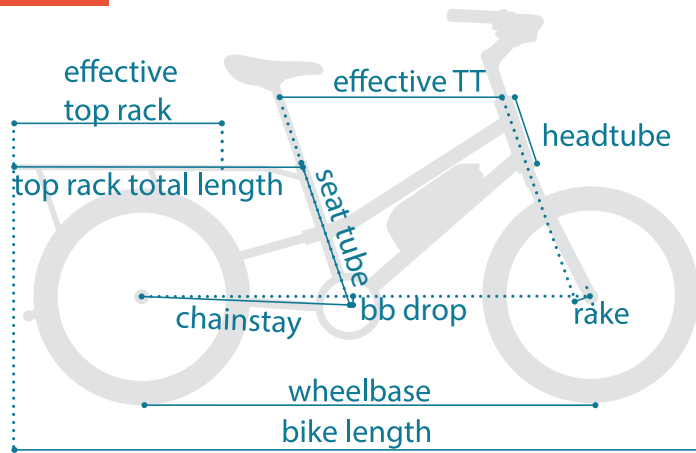

KOMBI E5

Indicative Specs Only

KOMBI E5	ONE SIZE
Effective Top Tube	620mm
Seat Tube	420mm
Head Angle	71°
Seat Tube Angle	71°
Chainstay	568mm
Bottom Bracket Drop	17mm
Head Tube	175mm
Fork Rake	55mm
Wheelbase	1240mm
Bike Length	1910mm
Top Rack Total Length	785mm
Effective Top Rack	600mm
Color Options	Orange, Silver
Minimum Rider Height	5'0"
Maximum Rider Height	6'6" [†]

Alternative Part Spec¹, Requires Deck², Requires Cable³, With Optional Seatpost[†]

FRAME KIT	
Frame	Kombi V1 Electric 24" Cr-Mo w/ Disc Tab
Fork	Kombi V1 Cr-Mo 1-1/8" Threadless w/Disc Tab
Sideloader	Sold Separately
COCKPIT	
Headset	Semi-Cartridge, 1-1/8" Threadless
Stem	1-1/8" Adjustable Stem
Handlebars	31.8mm Yuba City Handlebars
Grips	Yuba Ergo Grip
Saddle	Yuba City Saddle
Seatpost	31.6mm Aluminum 400mm (500mm Optional)
BRAKE KIT	
Levers	Shimano Alivio or Clarks M2 ¹
Brake	Shimano Alivio or Clarks M2 ¹
Rotor	Shimano 180mm or Clarks 180mm (Front Rear) ¹
TRANSMISSION	
Motor System	Shimano Steps E5000 250W, 36V 418Wh Battery
Front Derailleur	N/A
Rear Derailleur	Shimano RD-M2000
Shift Lever	Shimano Altus SGS 9-Speed Trigger Shifter
Cassette	Shimano 11-36T 9-Speed
Chain	KMC E9
Crankset	Shimano FC-E5010 170mm
Pedals	Flat Alloy
WHEELS	
Rims	Alloy Double Wall (36H Front 36H Rear)
Hubs	Threaded Loose Ball Bearing
Tires	Maxxis Hookworm 24" x 2.5"
WEIGHT SPECS	
Bike Weight	65 lbs (29.5 kg)
Max G.V.W.R.	505 lbs (229 kg)
ADDITIONAL ITEMS	
Included	Bell, Deflopilator, Fenders, Front/Rear LED Lights, Stand Together
Add Ons	2-Go, Monkey Bars ² , Baguette, Boda Pegs, Bread Basket, Hold On, Kombi Sideboards, Kombi Deck, Mini Soft Spot, Pin Lock ³ , Ring ² , Pop Top, Soft Spot, Yepp Nextt